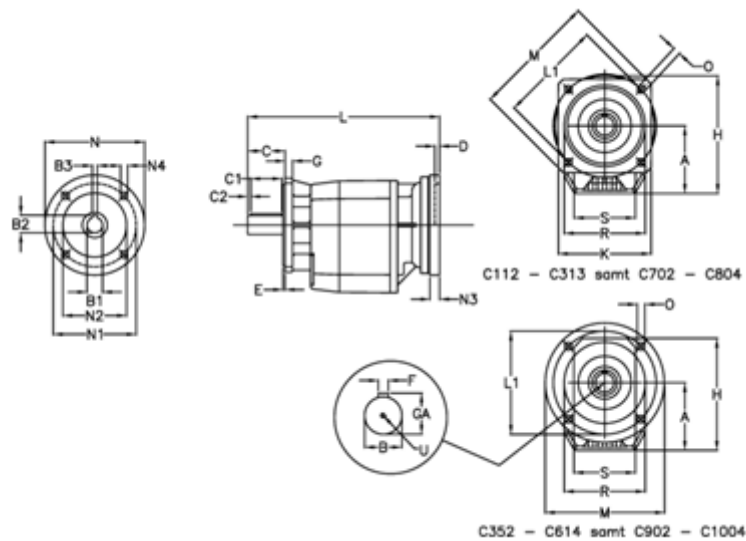

Article number: 40600701412460

Description: Helical gearbox
C702F-14,1-P180B5

Measures

A = 208.0	D = 6.0	L1 = 300	R = 262
B = 60	E = 5	M = 350	S = 250
B1 = 48	F = 18	N = 350	U = M20x42
B2 = 51.8	G = 17	N1 = 300	
B3 = 14	GA = 64.0	N2 = 250	
C = 120	H = 358.0	N3 = 23	
C1 = 90	K = 300	N4 = 18	
C2 = 15	L = 575.0	O = 18.0	